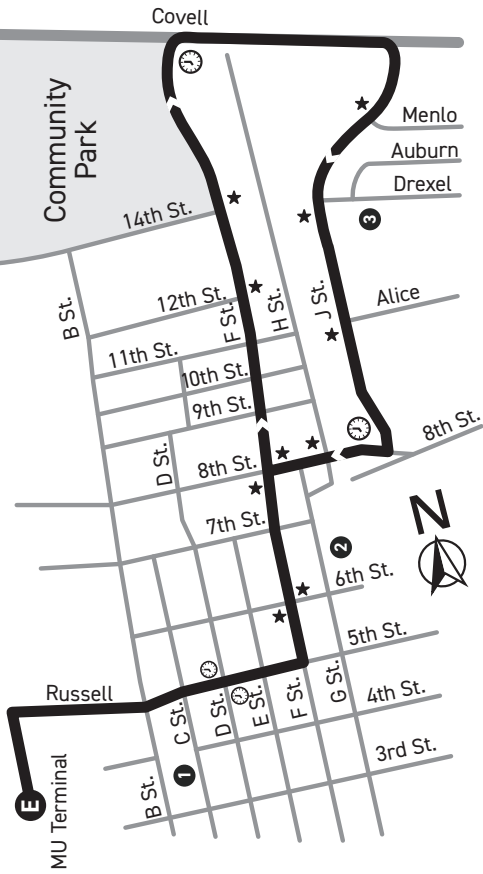

Depending on driver staffing, boxed E line trips may not operate. See unitrans.ucdavis.edu for most up-to-date schedules.

SUMMER/BREAK SERVICE

Depart MU (#274)	7:25	8:25	9:30	10:30	11:30	12:40	1:40	2:40	3:40	4:40	5:40	6:40	7:40
5th St. @ D St. - Downtown(#025)	7:28	8:28	9:33	10:33	11:33	12:43	1:43	2:43	3:43	4:43	5:43	6:43	7:43
F St. @ Covell (#112)	7:33	8:33	9:38	10:38	11:38	12:48	1:48	2:48	3:48	4:48	5:48	6:48	7:48
8th St. @ J St. (#110)	7:37	8:37	9:42	10:42	11:42	12:52	1:52	2:52	3:52	4:52	5:52	6:52	7:52
5th St. @ D St. - Downtown(#026)	7:40	8:40	9:45	10:45	11:45	12:55	1:55	2:55	3:55	4:55	5:55	6:55	7:55
Due Memorial Union	7:50	8:50	9:50	10:50	11:50	1:00	2:00	3:00	4:00	5:00	6:00	7:00	8:00

This symbol signifies a run that may not be ADA accessible. A Vintage Double-Decker bus may run at these times. All other runs are accessible.

Vintage Double-Deckers only run in Regular Service.

LEGEND

- Bus Route
- Bus Stop
- Timed Bus Stop