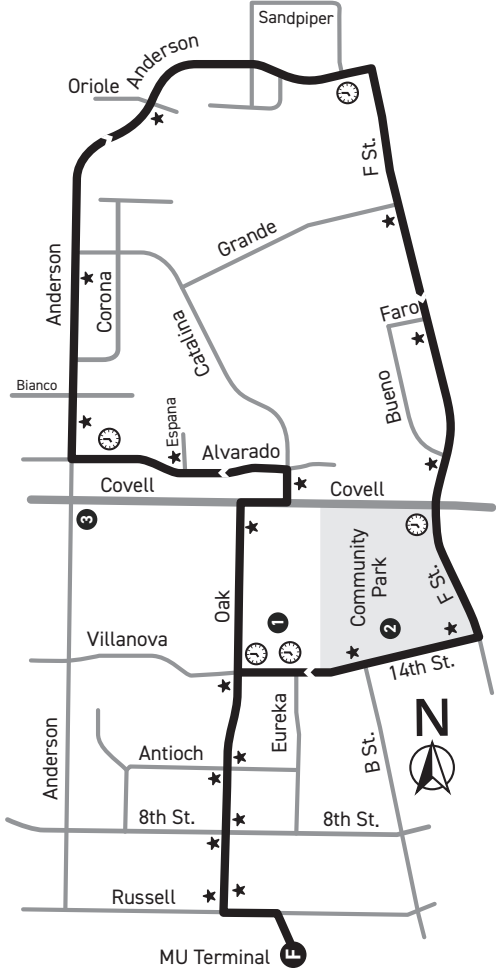

F LINE Oak / Anderson / F St. MU TERMINAL

REGULAR SERVICE

Depart MU (#274)	6:55	7:20	7:55	8:20	9:00	9:25	10:00	10:25	11:00	11:25	12:10	12:35	1:10	1:35	2:10	2:35	3:10	3:35	4:10	4:35	5:10	5:35	6:10	6:35	7:10	7:35	8:10
Oak @ 14th St. (#314)	6:59	7:24	7:59	8:24	9:04	9:29	10:04	10:29	11:04	11:29	12:14	12:39	1:14	1:39	2:14	2:39	3:14	3:39	4:14	4:39	5:14	5:39	6:14	6:39	7:14	7:39	8:14
Alvarado @ Anderson (#132)	7:03	7:28	8:03	8:28	9:08	9:33	10:08	10:33	11:08	11:33	12:18	12:43	1:18	1:43	2:18	2:43	3:18	3:43	4:18	4:43	5:18	5:43	6:18	6:43	7:18	7:43	8:18
Anderson @ Sandpiper (#128)	7:06	7:31	8:06	8:31	9:11	9:36	10:11	10:36	11:11	11:36	12:21	12:46	1:21	1:46	2:21	2:46	3:21	3:46	4:21	4:46	5:21	5:46	6:21	6:46	7:21	7:46	8:21
F St. @ Covell (#113)	7:09	7:34	8:09	8:34	9:14	9:39	10:14	10:39	11:14	11:39	12:24	12:49	1:24	1:49	2:24	2:49	3:24	3:49	4:24	4:49	5:24	5:49	6:24	6:49	7:24	7:49	8:24
14th St. @ Davis High School (#125)	7:11	7:36	8:11	8:36	9:16	9:41	10:16	10:41	11:16	11:41	12:26	12:51	1:26	1:51	2:26	2:51	3:26	3:51	4:26	4:51	5:26	5:51	6:26	6:51	7:26	7:51	8:26
Due Memorial Union	7:20	7:50	8:20	8:50	9:25	9:50	10:25	10:50	11:25	11:50	12:35	1:00	1:35	2:00	2:35	3:00	3:35	4:00	4:35	5:00	5:35	6:00	6:35	7:00	7:35	8:00	8:35

LEGEND

- Bus Route
- Bus Stop
- Timed Bus Stop

DESTINATIONS

- 1** Davis High School
- 2** Davis Library
- 3** Anderson Plaza