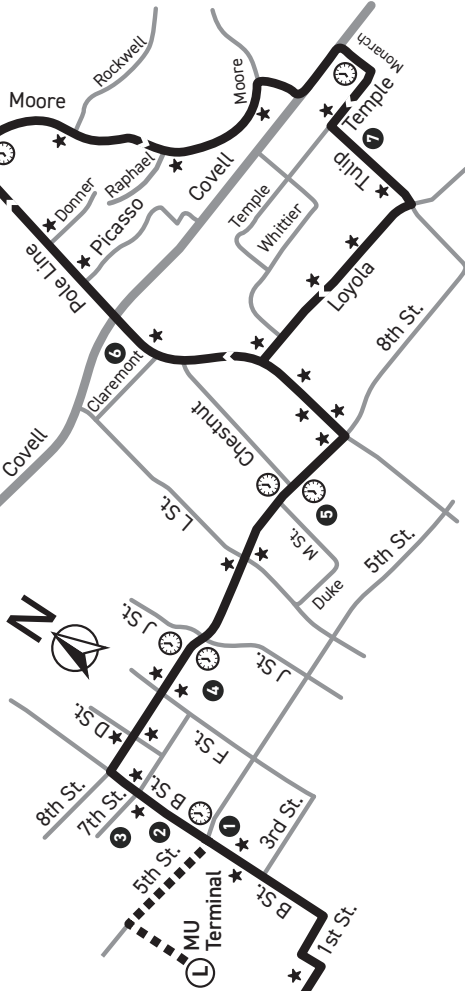

□ Depending on driver staffing, boxed L line trips may not operate. See unitrans.ucdavis.edu for most up-to-date schedules.

SUMMER (SILO) /BREAK SERVICE (MU)

Depart Silo (#258) / MU**	6:55	7:55	9:00	10:00	11:00	12:10	1:10	2:10	3:10	4:10	5:10	6:10	7:10	8:10
B St. @ 5th St. (#022)	6:59	7:59	9:04	10:04	11:04	12:14	1:14	2:14	3:14	4:14	5:14	6:14	7:14	8:14
8th St. @ Chestnut (#102)*	7:05	8:05	9:10	10:10	11:10	12:20	1:20	2:20	3:20	4:20	5:20	6:20	7:20	8:20
Moore @ Pole Line (#249)	7:10	8:10	9:15	10:15	11:15	12:25	1:25	2:25	3:25	4:25	5:25	6:25	7:25	8:25
Monarch @ Campbell (#081)	7:14	8:14	9:19	10:19	11:19	12:29	1:29	2:29	3:29	4:29	5:29	6:29	7:29	8:29
8th St @ Chestnut (#103)*	7:20	8:20	9:25	10:25	11:25	12:35	1:35	2:35	3:35	4:35	5:35	6:35	7:35	8:35
8th St. @ J St. (#110)	7:22	8:22	9:27	10:27	11:27	12:37	1:37	2:37	3:37	4:37	5:37	6:37	7:37	8:37
Due Silo Terminal / MU**	7:50	8:50	9:50	10:50	11:50	1:00	2:00	3:00	4:00	5:00	6:00	7:00	8:00	9:00

*Stop located at Dollar Tree/Grocery Outlet

Weekend Service to Dollar Tree and Grocery Outlet via O Line, p. 56-57

****Break Service** runs to/from the MU.

DESTINATIONS

- 1 Central Park
- 2 City Hall
- 3 Senior Center
- 4 Davis Food Co-Op
- 5 Grocery Outlet
- 6 Oaktree Plaza
- 7 Slide Hill Park

Silo Terminal

LEGEND

- Bus Route
- - - Break Service
- ★ Bus Stop
- 🕒 Timed Bus Stop

L LINE E. 8th St. / Pole Line / Moore / Loyola SILO TERMINAL