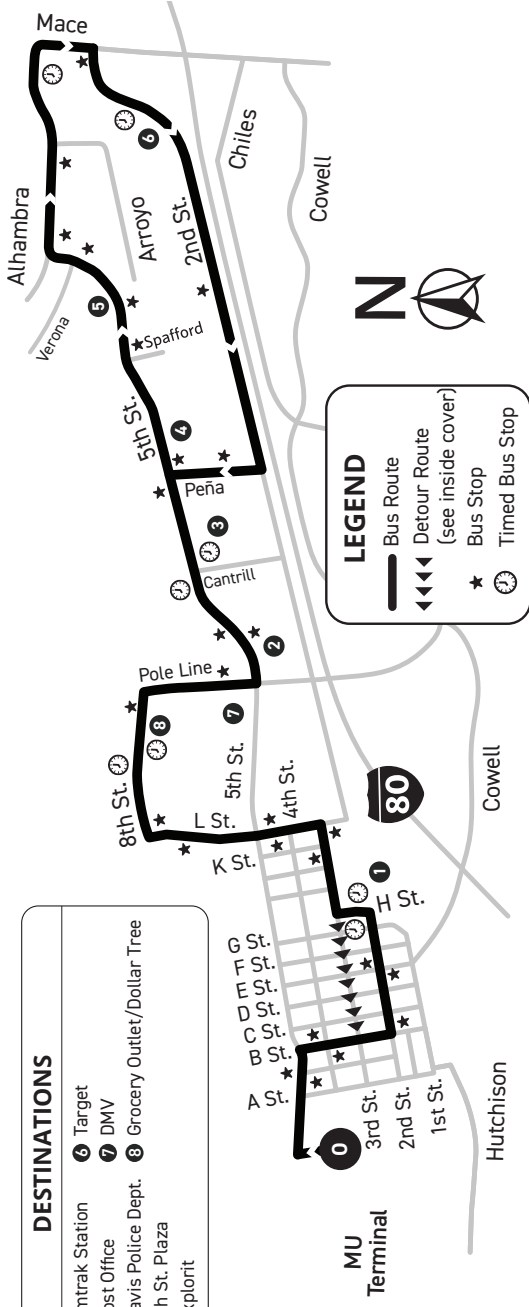

## O LINE AMTRAK / 5TH STREET / 8TH STREET / TARGET

Depart MU (#272)	6:55	7:55	9:00	10:00	11:00	12:10	1:10	2:10	3:10	4:10	5:10	6:10
H St. @ 2nd St./Amtrak (#011)	7:00	8:00	9:05	10:05	11:05	12:15	1:15	2:15	3:15	4:15	5:15	6:15
8th St. @ Chestnut - Grocery Outlet/Dollar Tree (#102)	7:05	8:05	9:10	10:10	11:10	12:20	1:20	2:20	3:20	4:20	5:20	6:20
5th St. @ Cantrill/Greystone Apts. (#073)	7:09	8:09	9:14	10:14	11:14	12:24	1:24	2:24	3:24	4:24	5:24	6:24
Alhambra @ Alhambra Apts. (#066)	7:13	8:13	9:18	10:18	11:18	12:28	1:28	2:28	3:28	4:28	5:28	6:28
Target @ 2nd St. (#282)	7:15	8:15	9:20	10:20	11:20	12:30	1:30	2:30	3:30	4:30	5:30	6:30
5th St. @ Cantrill/Greystone Apts. (#072)	7:19	8:19	9:24	10:24	11:24	12:34	1:34	2:34	3:34	4:34	5:34	6:34
8th St. @ Chestnut - Grocery Outlet/Dollar Tree (#103)	7:23	8:23	9:28	10:28	11:28	12:38	1:38	2:38	3:38	4:38	5:38	6:38
H St. @ 2nd St./Amtrak (#012)	7:28	8:28	9:33	10:33	11:33	12:43	1:43	2:43	3:43	4:43	5:43	6:43
Due Memorial Union	7:50	8:50	9:50	10:50	11:50	1:00	2:00	3:00	4:00	5:00	6:00	7:00

Boxed trips only operate during Break Service.

**Weekend Service** also runs during select holidays and select weekdays during winter break. For list of weekend service days, see page 63.

See detailed map of all **Weekend Service** on the inside rear cover.

## DESTINATIONS

- 1 Amtrak Station
- 2 Post Office
- 3 Davis Police Dept.
- 4 5th St. Plaza
- 5 Explorit
- 6 Target
- 7 DMV
- 8 Grocery Outlet/Dollar Tree

**LEGEND**

- Bus Route
- ←←←← Detour Route (see inside cover)
- ★ Bus Stop
- 🕒 Timed Bus Stop